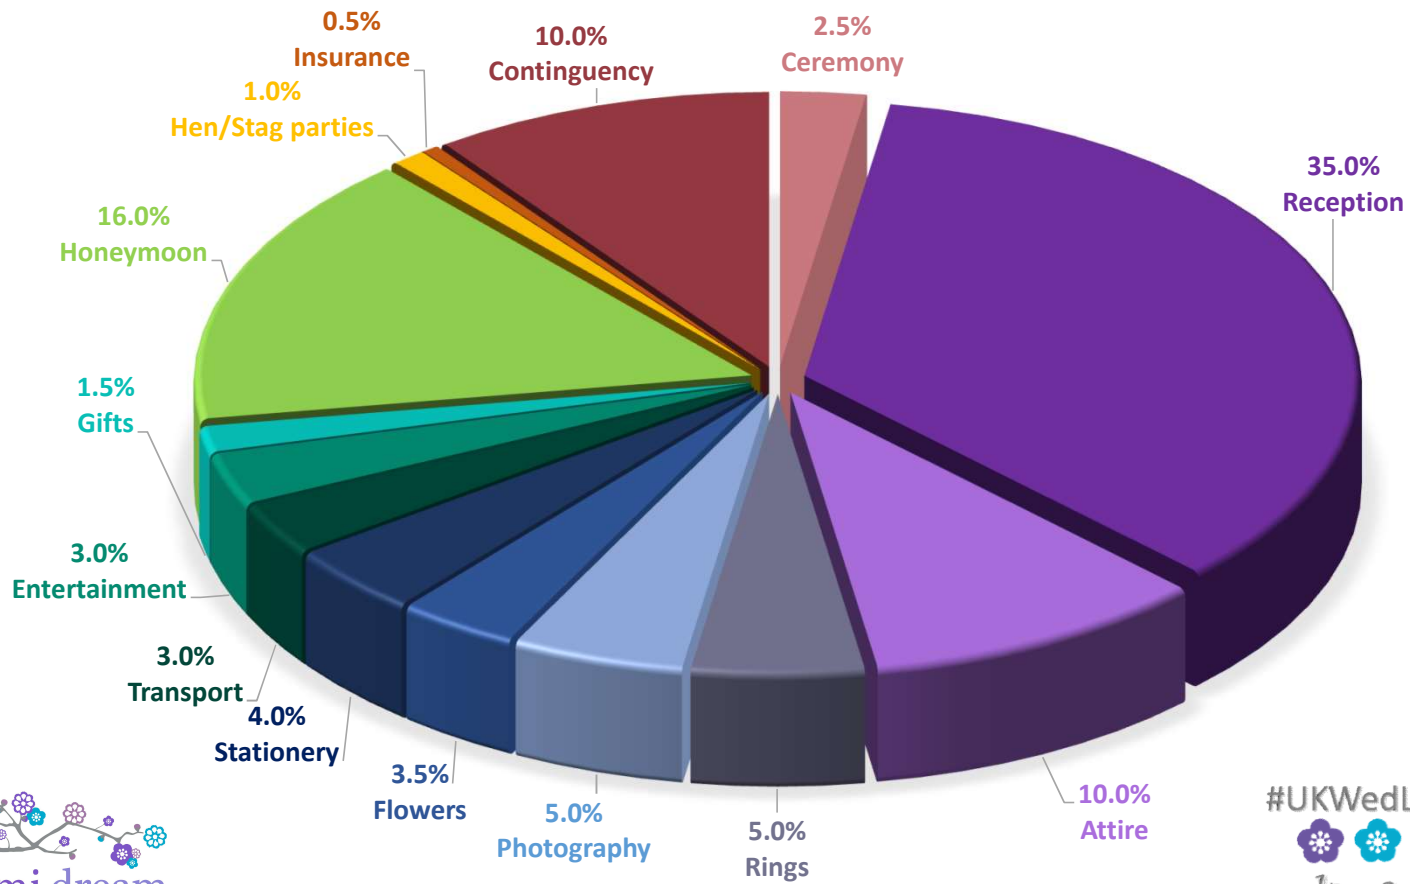

Wedding Budget*

*based on £20,000 budget

#UKWedLunch

1pm-2pm
Wednesdays

hanami dream weddings and special occasions | info@hanamidream.co.uk | www.hanamidream.co.uk